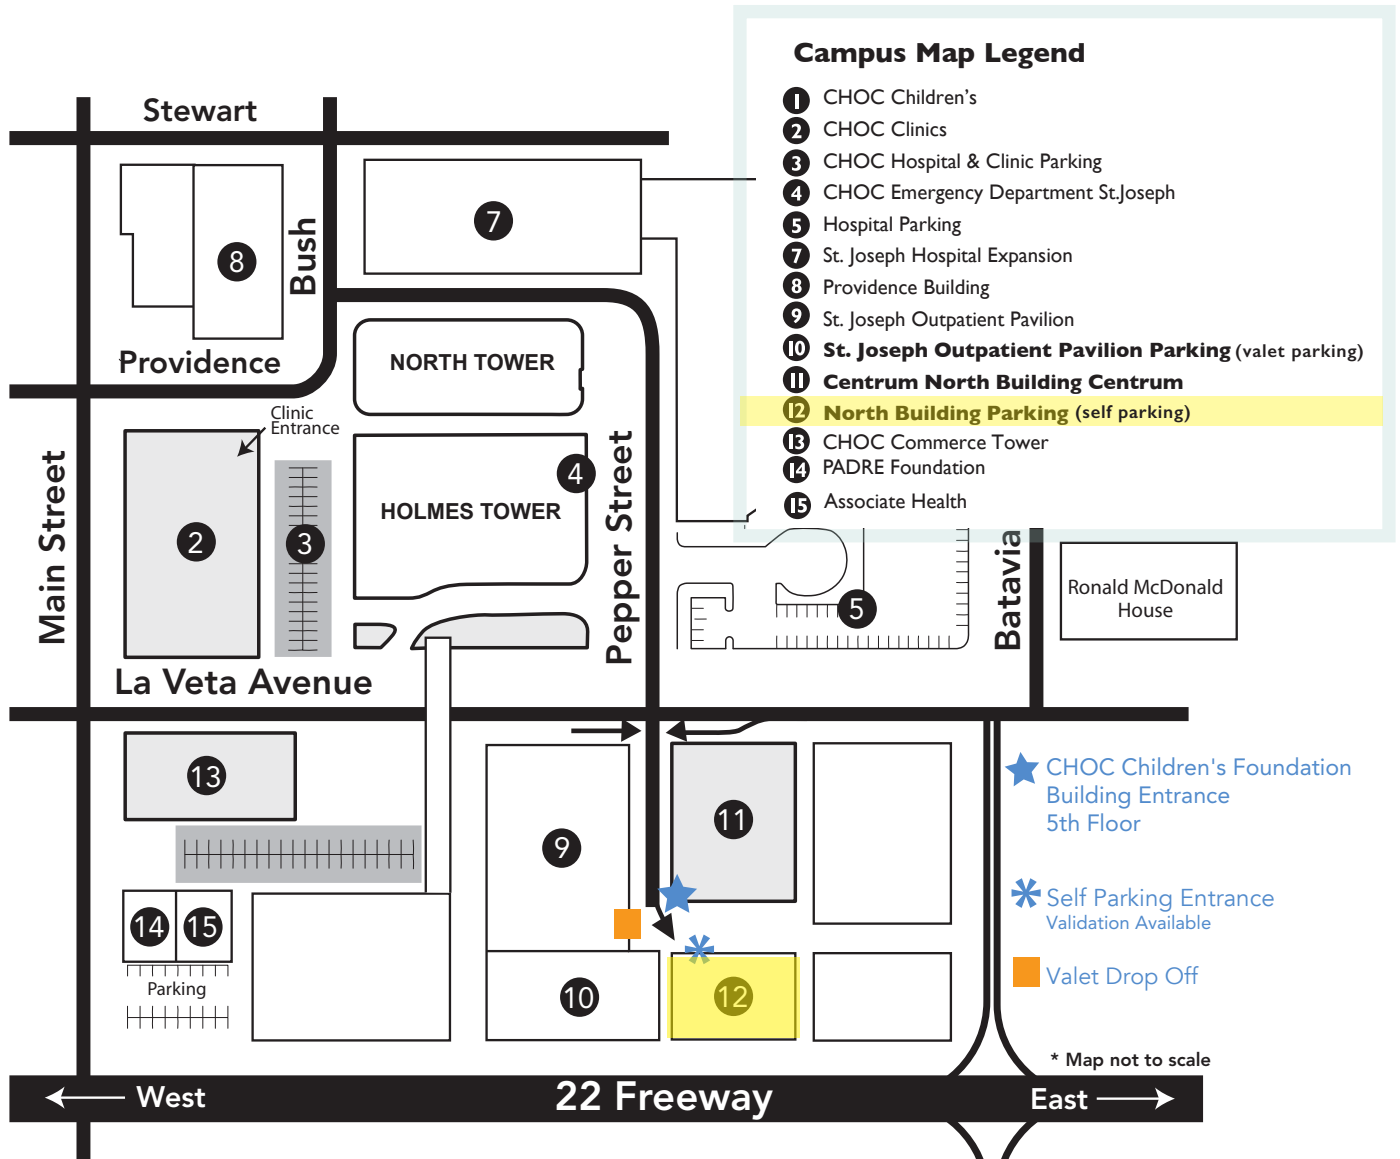

Centrum North Building, Suite 500
1120 La Veta Avenue
Orange, California 92868

DIRECTIONS TO CENTRUM NORTH BUILDING

From South County:
 Los Angeles Fwy. (5) North. Take Main St. North exit and turn right. Turn right on La Veta Ave. and right on Pepper. Building is located on the corner of La Veta Ave. and Pepper. Turn left at the stop sign. Parking entrance is on the right.

From Westminster, Garden Grove, Huntington Beach:
 Garden Grove Fwy. (22) East heading toward Orange. Take Main St. exit. Turn right on La Veta Ave. and right on Pepper. Building is located on the corner of La Veta Ave. and Pepper. Turn left at the stop sign. Parking entrance is on the right.

From Newport Beach, Costa Mesa:
 Newport Fwy. (55) North to the Garden Grove Fwy. (22) West. Take Main St. exit in Orange, turn left heading west on La Veta Ave. Turn left on Pepper. Building is located on the corner of La Veta Ave. and Pepper. Turn left at the stop sign. Parking entrance is on the right.

From Buena Park, Fullerton:
 Riverside Fwy. (91) East, to Orange Fwy. (57) South heading toward Orange. Take the Garden Grove Fwy. (22) East. Take Main St. exit and turn right on Town and Country. Turn right on Main St. and right on La Veta Ave. and right on Pepper. Building is located on the corner of La Veta Ave. and Pepper. Turn left at the stop sign. Parking entrance is on the right.